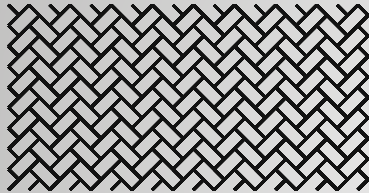

# Welded Wire Rope

Arch Fan

## Patterns

Arch Circle Custom sizes

Herringbone

Diagonal Brick

Basket Weave

Square Tile

Belgium Block

Roundabout Herringstone

Slate

Arch Extension 18.75' OD

Frisco-Cobble

British-Cobble

Stone

Offset Brick

Scallop

Boston Weave