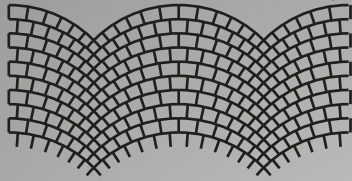

# Welded Wire Rope

Arch Fan

## Patterns

Arch Circle Custom sizes

Herringbone

Diagonal Brick

Basket Weave

Square Tile

Belgium Block

Roundabout Herringstone

Slate

Arch Extension 18.75' OD

Frisco-Cobble

British-Cobble

Stone

Offset Brick

Scallop

Boston Weave