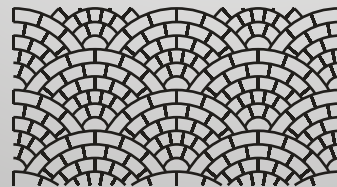

## Patterns

Arch Circle Custom sizes

Herringbone

Diagonal Brick

Basket Weave

Square Tile

Belgium Block

Roundabout Herringstone

Slate

Arch Extension 18.75' OD

Frisco-Cobble

British-Cobble

Stone

Offset Brick

Scallop

Boston Weave

## Perfection Patterns

Large Brick  
Diagonal crosswalk

Custom widths available

Offset Brick crosswalk  
Adjustable width design

Compass rose

Number arch

Number Border

**1234567890** Number Kit 11.5" height

Borders  
Flex  
Stack Brick

9' lengths

Borders  
Flex  
Tex Cobble

18.5 width

Custom

Daisy Flower  
18" H x 36" W

Borders come in multiple brick sizes

Sun Flower  
36" H x 72" W